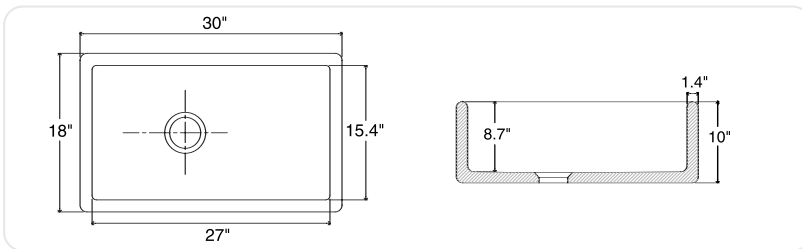

AREZZO

Ceramic 1.0 Bowl Farmsink
Inset

AS-AR10

Features

- Handmade ceramic fireclay
- High gloss finish
- Scratch and stain resistant
- Resistant to commonly used chemicals and detergents
- Bowl Depth – 10"

Waste hole

FIRECLAY

 **White** - AS-AR10WHUSSK

 **Biscuit** - AS-AR10BCUSSK

We reserve the right to amend specifications, weights, measures and color availability without prior notice. * For color matched options, please see the Options & Accessories section. All measurements are in millimetres unless otherwise stated.